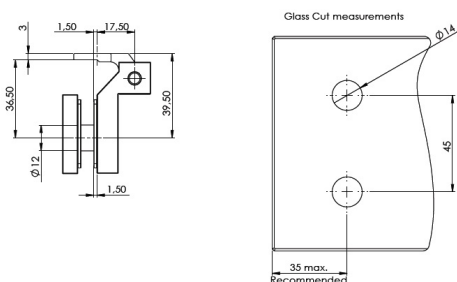

PRODUCT SHEET

Description:

Glass Door Hinge "Kiev", Wall/Glass, SS-Look, 6-10mm Glass With Cover Plates, Load Capacity 36kg pr. Pair

Item number:

15.30.052-0

Units	Box	Carton	HS Code	Barcode
Set	1	30	8302100090	
				5704866504362