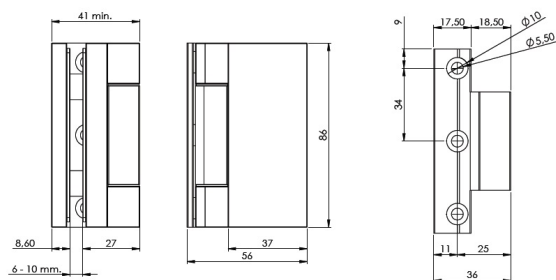

PRODUCT SHEET

Description:

Glass Door Hinge "Kiev", Wall/Glass, SS-Look, 6-10mm Glass With Cover Plates, Load Capacity 36kg pr. Pair

Item number:

15.30.052-0

Units	Box	Carton	HS Code	Barcode
Set	1	30	8302100090	
				5704866504362